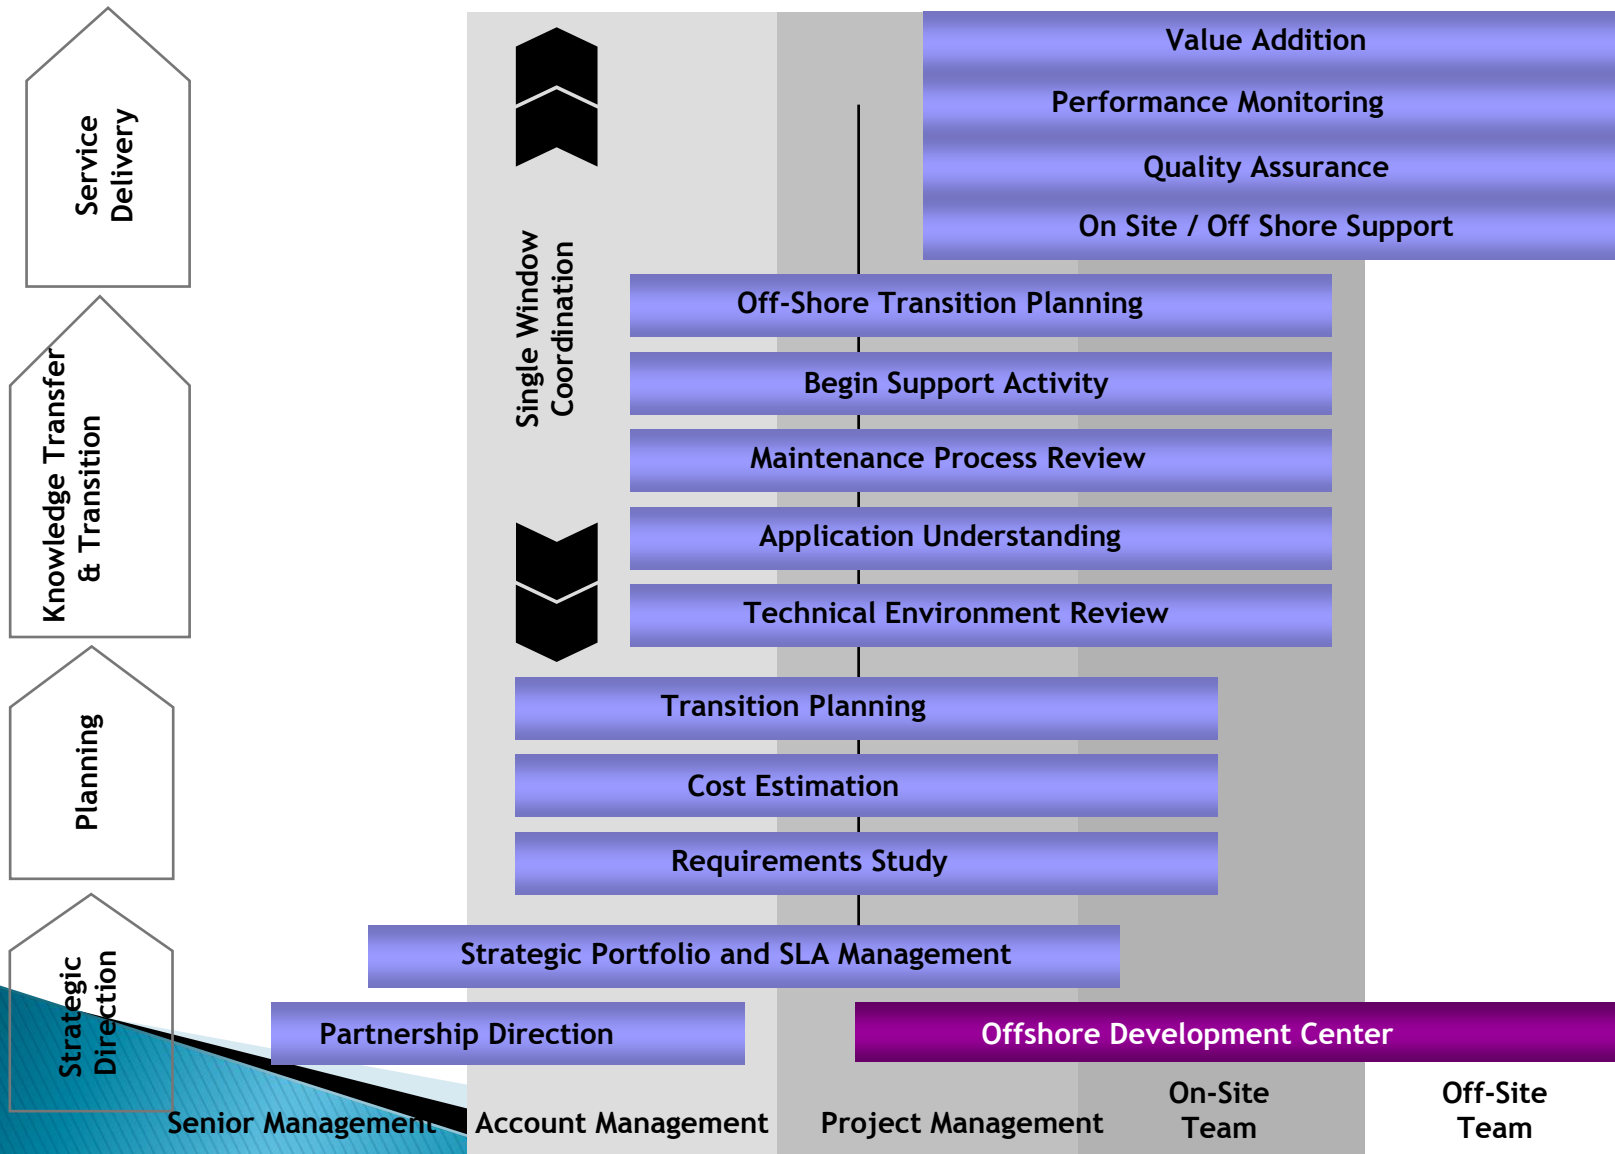

On Demand

- Product
- Solution
- Services

Enterprise

- Enablement
- Empowerment
- Enhance by adding value
- Small, flexible & nimble organization to your requirements

Engagement Models

Engagement structure

Solutions

B2B Applications

- B2B Websites Search Engine
- Worldwide back office License Management work flow.
- Streamline System Integration to Legacy Systems and .NET Applications
- Expert implementations on IBM Web sphere, JBOS S, Linux, Oracle & DB2
- IBM Web Portal Server and Web Content Management
- In-house build Content Management Engine implementation

Business Intelligence

- Performed Business Analysis, Developed & Implemented BI Applications using MS Performance Point and MS SQL Database.
- Automated Periodical Data Refresh between DB2 to MS SQL
- Data Warehouses or OLAP Cubes
- Microsoft Reporting Services

On-Line Analytical Processing (OLAP)

- Performance Tuning
- Analytical Analysis

Dashboard

- Real-time Dashboard & Scorecards
- Business Intelligence Dashboard Implementation

Future Technologies

Mobile Applications