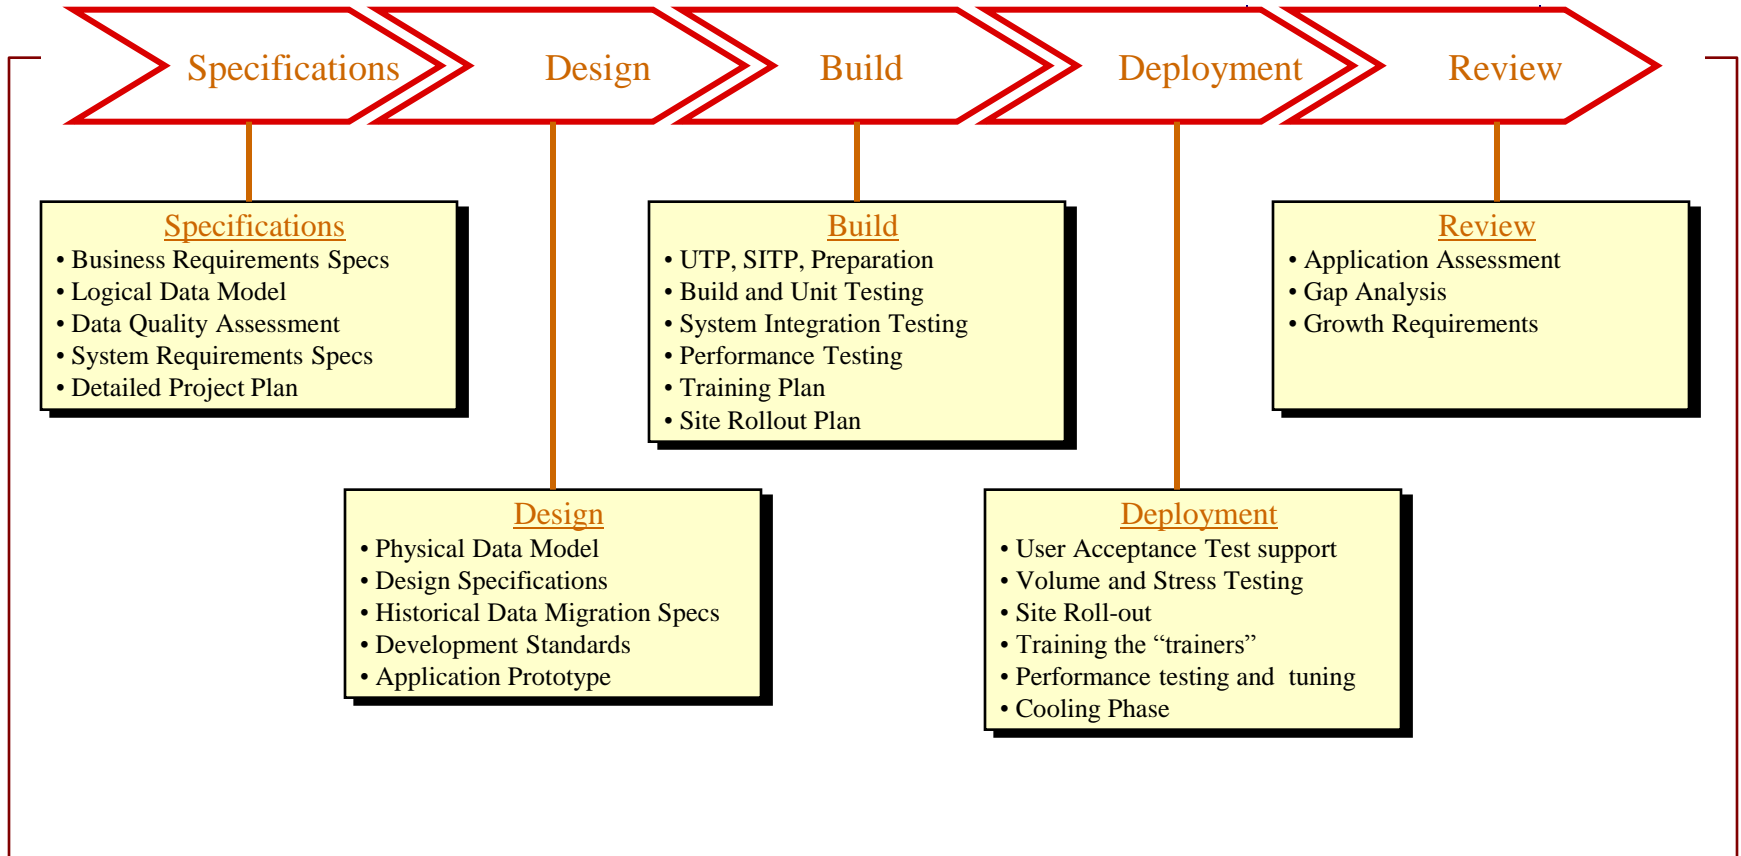

Business Intelligence

- Performed Business Analysis, Developed & Implemented BI Applications using MS Performance Point and MS SQL Database.
- Automated Periodical Data Refresh between DB2 to MS SQL
- Data Warehouses or OLAP Cubes
- Microsoft Reporting Services

On-Line Analytical Processing (OLAP)

- Performance Tuning
- Analytical Analysis

Dashboard

- Real-time Dashboard & Scorecards
- Business Intelligence Dashboard Implementation

Future Technologies

Mobile Applications

- Iphone, Android, Symbian, Blackberry customized application development
- Iphone game development
- J2ME application consultancy

Cloud Computing

- Application Migration to cloud
- BI & Dataware housing on cloud
- Collaboration tools
- Reporting Solutions
- Dashboards

Energy Management

- Energy Trading & Risk Management platform
- Metering Solutions – Monitor & Control through Predictive Analysis

Delivery Methodology

Cultural Alignment

Why we

Thank you